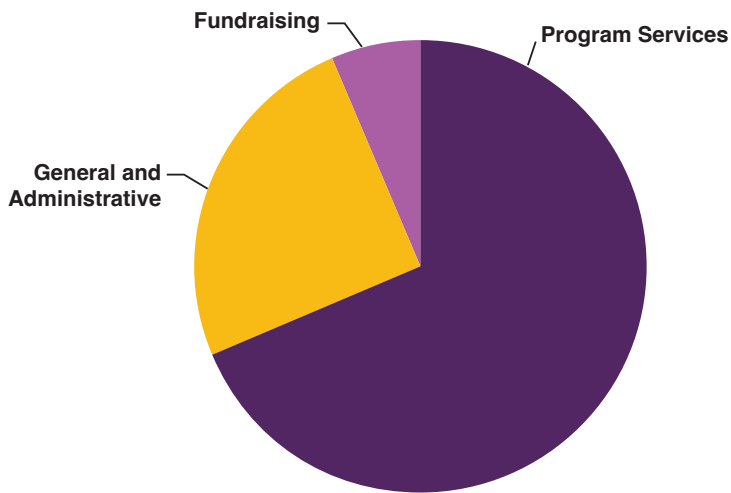

FINANCIAL SNAPSHOT

Audited Statement of Activities Year Ended June 30, 2022

OPERATING EXPENSES

Program Services	$2,355,830
Supporting Services	
General and Administrative	858,615
Fundraising	217,093
Total Supporting Services	1,075,708
Total Expenses	3,431,538
Changes in net assets before other item	1,843,263
Other Item	
Gain on extinguishment of debt	125,000
Changes in Net Assets	1,968,263
Net assets at beginning of the year	1,786,148
Total Expense	$3,754,412