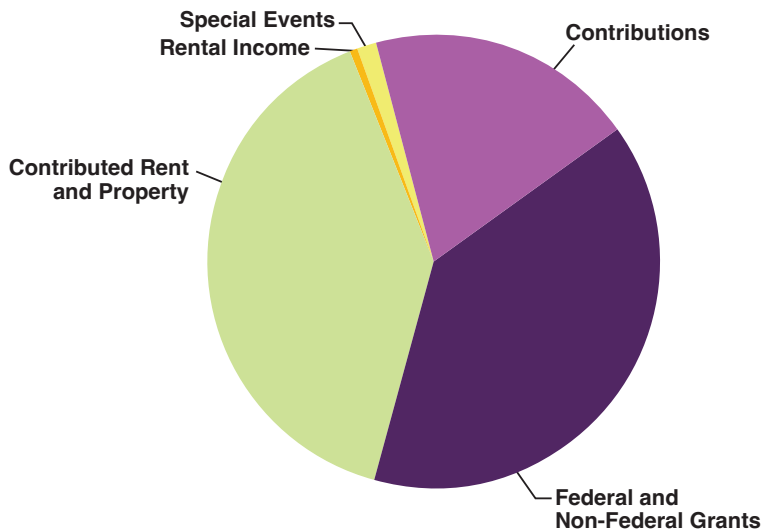

FINANCIAL SNAPSHOT

Audited Statement of Activities Year Ended June 30, 2022

OPERATING EXPENSES

Program Services	\$2,355,830
Supporting Services	
General and Administrative	858,615
Fundraising	217,093
Total Supporting Services	1,075,708
Total Expenses	3,431,538
Changes in net assets before other item	1,843,263
Other Item	
Gain on extinguishment of debt	125,000
Changes in Net Assets	1,968,263
Net assets at beginning of the year	1,786,148
Total Expense	\$3,754,412

OPERATING REVENUE

Contributions	\$1,029,181
Federal and Non-Federal Grants	2,092,322
Contributed Rent and Property	2,112,650
Rental Income	37,837
Special Events	62,136
Net Assets Released from Donor Restrictions	0
Total Revenue	\$5,334,126
Investment Loss, Net	-\$59,325

NEW provided permanent supportive housing to 80 women and 38 children

NEW assisted at least 52 women in obtaining and maintaining employment or engaging in education and job readiness activities

THANK YOU TO OUR GENEROUS DONORS